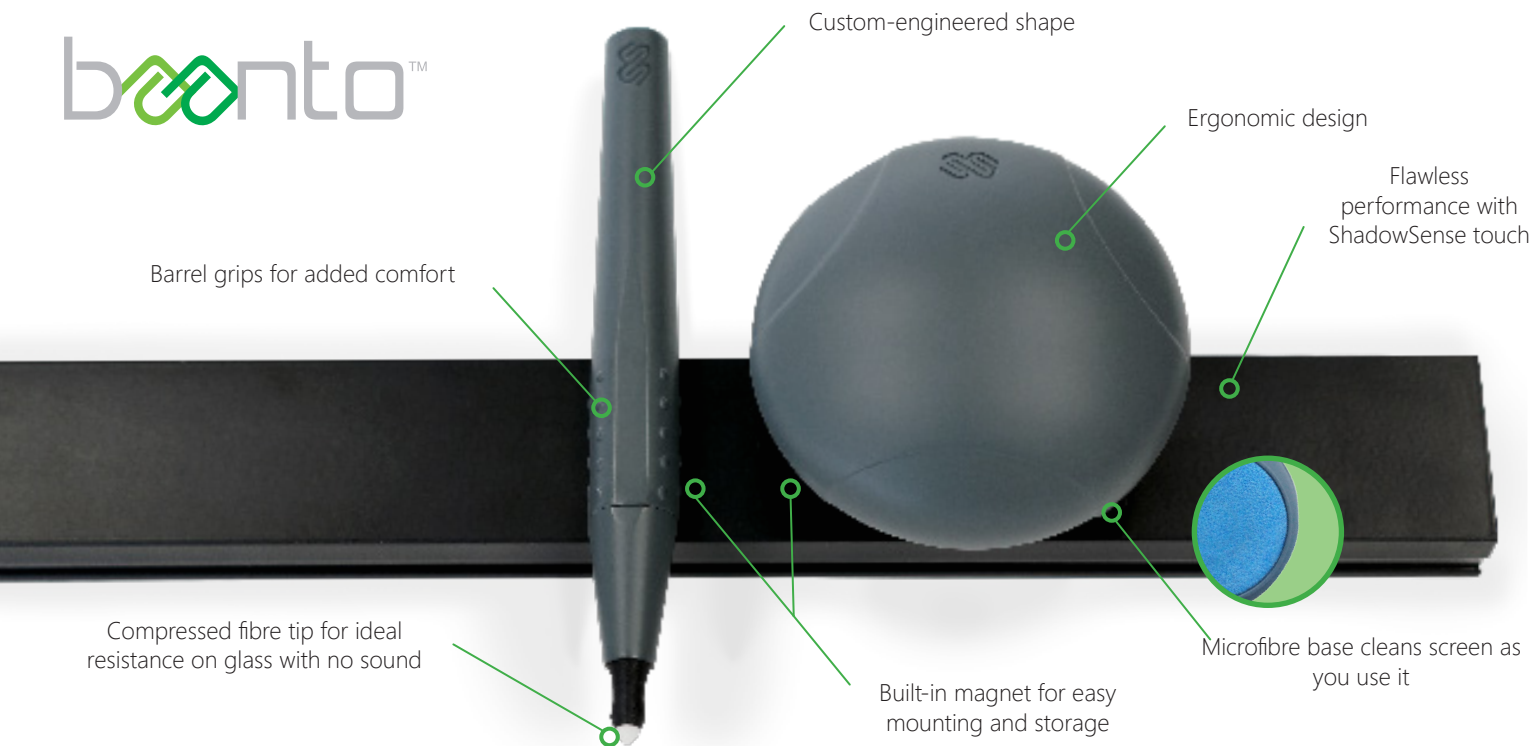

The Precision Eraser uses ShadowSense shape recognition technology that eliminates accidental erasing. A lightweight body and comfortable rounded shape allows for continued use without fatigue. The microfibre base glides smoothly across the screen with minimal noise, cleaning fingerprints as you use it.

The ShadowSense Precision Pen and Eraser have been specifically designed to maximize performance, comfort, and convenience of storage. ShadowSense offers the closest experience to pen on paper in the interactive whiteboard market.

Ordering Information

Display Type	Order Number	Description
Whiteboard Precision Pen Set	SDW-KIT-S01-E01-C02	Whiteboard Precision Pen Set includes: 1 pen holder 1 eraser with microfibre base 2 whiteboard pen tips
Video Wall Precision Pen Set	SDW-KIT-S02-E01-C02	Video Wall Precision Pen includes: 1 pen holder 1 eraser with microfibre base 2 video wall pen tips

To order, contact sales@baanto.com

All specifications and data presented herein are subject to change without advance notice. Please ensure you have the latest detailed specifications and drawings from Baanto prior to commencing any design with or use of Baanto products. Baanto™ and ShadowSense™ are trademarks of Baanto International Limited. © 2018 Baanto International Ltd. All other product names mentioned are the trademarks of their respective owners.